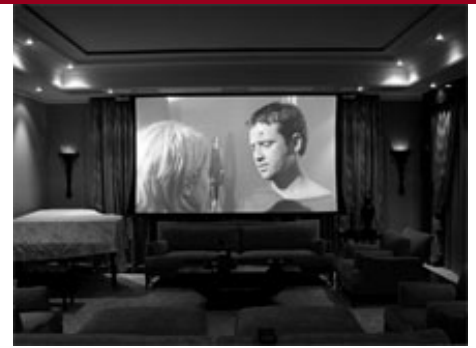

- Consultation to understand what's available, what features you need, and how much it will cost
- A specialist designer and engineer to design and document the systems, and liaise with the architect, builder and interior designer
- Installation by experienced technicians and electricians
- A project manager to coordinate all the contractors and trades-people
- Programming and commissioning of the installed system, and on-going support and maintenance